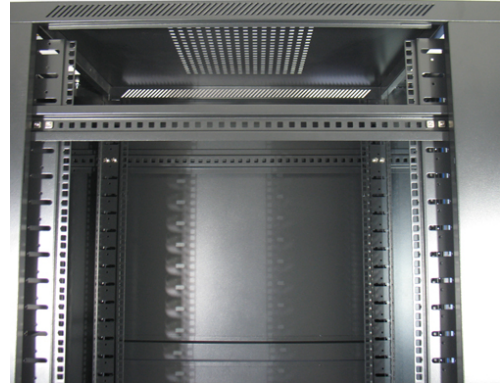

Elite Series

19" Wall Mount Rack Cabinets

HIGH SPECIFICATION WALL MOUNT RACK WITH SIDE ACCESS PANELS AND GLASS DOOR FEATURING:-

- Fixed back single section welded frame construction.
- Adjustable depth front rack rails.
- Removable rear mounting panel for easy installation.
- Side access panels with spring latch.
- Pre-punched top fan mounts
- Front and Rear rack mounting rails.
- Toughened vented glass door with sprung turn lock
- Suitable for wall mounting or standing installation
- Width: 600mm x Depth: 450mm
- Max Load = 60Kg

19" Hinged Wall Mount Rack Cabinets

WALL RACK WITH ADDITIONAL BACK HINGED SECTION, SIDE ACCESS PANELS & GLASS DOOR FEATURING:-

- Double section wall mounted unit with access to both the front and rear of the rack
- Solid welded frame construction
- Adjustable depth front rack rails.
- Side access panels with spring latch.
- Pre-punched top fan mounts
- Front and Rear rack mounting rails.
- Toughened vented glass door with sprung turn lock
- Designed for wall mounting only
- Width: 600mm x Depth: 600mm
- Max Load = 60Kg

Elite Series

HIGH SPECIFICATION SERVER RACK WITH SIDE ACCESS PANELS AND GLASS DOOR FEATURING:-

- Floor standing network cabinet load capacity of 500kg.
- Adjustable feet and castors.
- Ideal for buying together
- Steel rear door assembly.
- Adjustable racking depth
- Removable side panels with spring latch.
- Perforated top for ventilation.
- Cable entry knockouts on top of cabinet.
- Adjustable depth front rack rails.
- Quick release front and rear doors.
- Toughened front vented glass door with sprung turn lock
- Width: 600mm x Depth: 1000mm